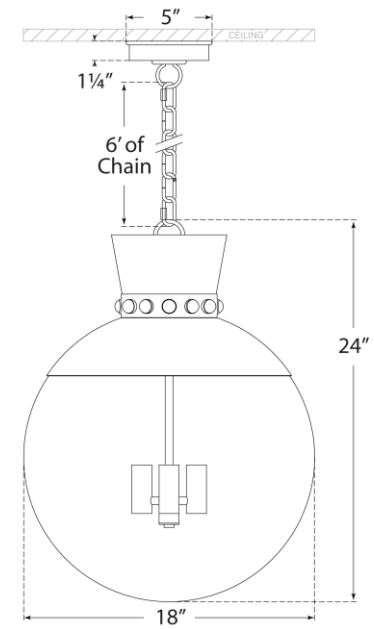

## Lucia Large Pendant

Item # JN 5052WHT/G-CG

Designer: Julie Neill

Height: 24"

Width: 18"

Canopy: 5" Round

Finishes: CEL/G, G/WHT, MBK/G, WHT/G

Glass Options: CG

Socket: 4 - E12 Candelabra

Wattage: 4 - 40 C

Front View